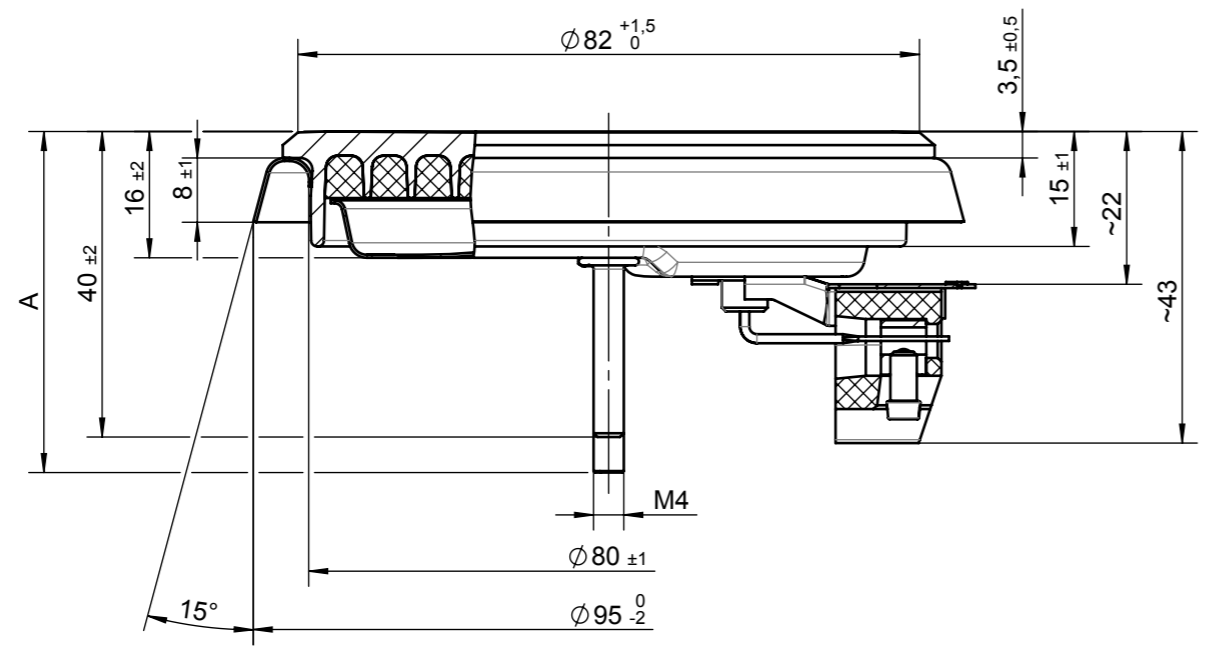

12.08253.012
450W 230V
12 103 08 44

voltage marking
230 V without
240 V blue
400 V red
other green

wiring diagram

2	12.08253.014	450	110	450					450	X		45±3	
1	12.08253.012	450	230	450					450	X		45±3	
		W	V	R1					1			"A" in mm	
Pos	Type	Wattage	Voltage	Rated conductor	Switch positions	Appro.	Scale	Unit					
							Blank No.	EN Mat.No.	Scale Unit				
							Material		Scale 1:1				
							Surface Texture ISO 1302						
							General Tolerances						
							CAD	Date	Name	Designation			
							Cre.	2012-04-12	MAURERR	EGO Hotplate 80			
Cha.	Information No.	Date	Proc.	2012-04-20	MAURERR								
F.Rel.	A01363	2012-04-26	Rel.	2012-04-26	KRUEGERG								
							Drawing No.	Sh.No.	Ver.	Stat.	Sheets	Doc.	Ex.Doc.
							12.08253.XXX	101	0	F			
Origin	Repl.for 12.08253.01X			Repl.by			Ref.						