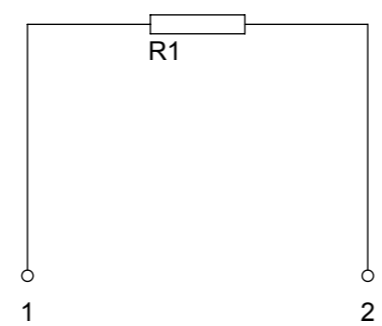

12.08253.012
450W 230V
12 103 08 44

voltage marking
230 V without
240 V blue
400 V red
other green

wiring diagram

2	12.08253.014	450	110	450					450	X		45±3	
1	12.08253.012	450	230	450					450	X		45±3	
		W	V	R1					1			"A" in mm	
Pos	Type	Wattage	Voltage	Rated conductor	Switch positions	Appro.	Scale	Unit					
							Blank No.	EN Mat.No.	Scale Unit				
							Material		Scale 1:1				
							Surface Texture ISO 1302						
							General Tolerances						
							CAD	Date	Name	Designation			
							Cre.	2012-04-12	MAURERR	EGO Hotplate 80			
Cha.	Information No.	Date	Proc.	2012-04-20	MAURERR								
F.Rel.	A01363	2012-04-26	Rel.	2012-04-26	KRUEGERG								
							Drawing No.	Sh.No.	Ver.	Stat.	Sheets	Doc.	Ex.Doc.
							12.08253.XXX	101	0	F			
Origin	Repl.for 12.08253.01X			Repl.by			Ref.						