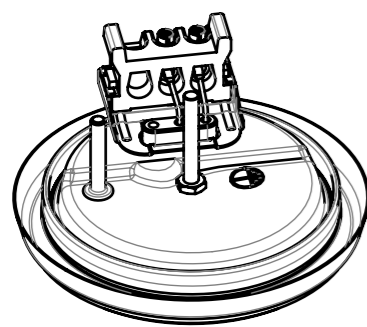

12.08253.012
450W 230V
12 103 08 44

voltage marking
230 V without
240 V blue
400 V red
other green

wiring diagram

2	12.08253.014	450	110	450					450	X		45±3	
1	12.08253.012	450	230	450					450	X		45±3	
		W	V	R1					1			"A" in mm	
Pos	Type	Wattage	Voltage	Rated conductor	Switch positions	Appro.	Scale	Unit					
							Blank No.	EN Mat.No.	Scale Unit				
							Material		Scale 1:1				
							Surface Texture ISO 1302						
							General Tolerances						
							CAD	Date	Name	Designation			
							Cre.	2012-04-12	MAURERR	EGO Hotplate 80			
Cha.	Information No.	Date	Proc.	2012-04-20	MAURERR								
F.Rel.	A01363	2012-04-26	Rel.	2012-04-26	KRUEGERG								
							Drawing No.	Sh.No.	Ver.	Stat.	Sheets	Doc.	Ex.Doc.
							12.08253.XXX	101	0	F			
Origin	Repl.for 12.08253.01X			Repl.by			Ref.						