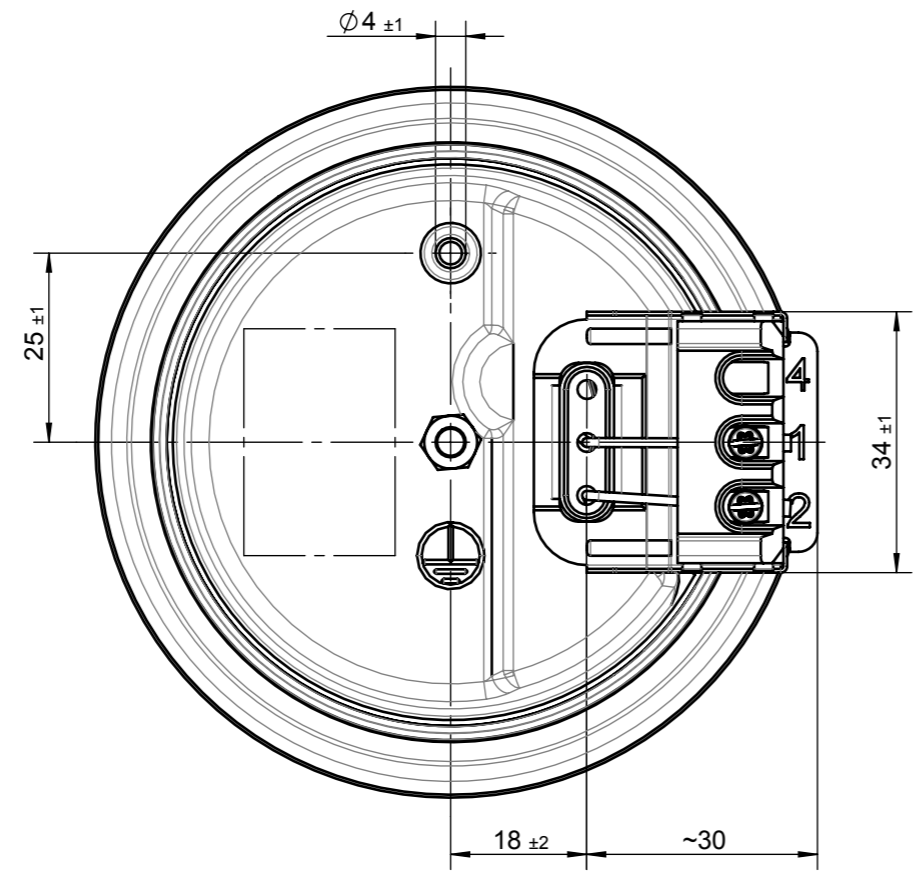

12.08253.012
450W 230V
12 103 08 44

voltage marking
230 V without
240 V blue
400 V red
other green

wiring diagram

2	12.08253.014	450	110	450					450	X		45±3	
1	12.08253.012	450	230	450					450	X		45±3	
		W	V	R1					1			"A" in mm	
Pos	Type	Wattage	Voltage	Rated conductor	Switch positions	Appro.	Scale	Unit					
							Blank No.	EN Mat.No.	Scale Unit				
							Material		Scale 1:1				
							Surface Texture ISO 1302						
							General Tolerances						
							CAD	Date	Name	Designation			
							Cre.	2012-04-12	MAURERR	EGO Hotplate 80			
Cha.	Information No.	Date	Proc.	2012-04-20	MAURERR								
F.Rel.	A01363	2012-04-26	Rel.	2012-04-26	KRUEGERG								
							Drawing No.	Sh.No.	Ver.	Stat.	Sheets	Doc.	Ex.Doc.
							12.08253.XXX	101	0	F			
Origin	Repl.for 12.08253.01X			Repl.by			Ref.						